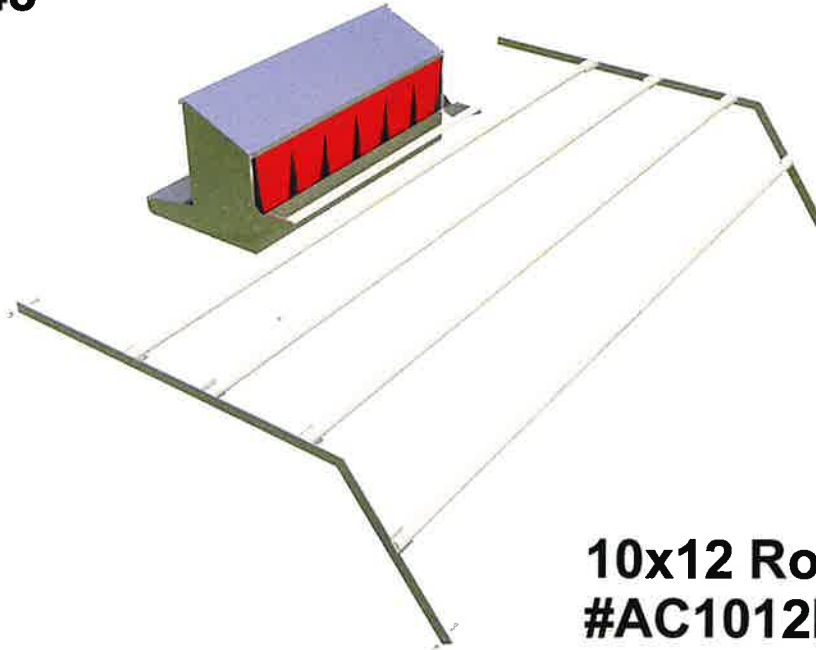

**48" Yuneek Nestbox
#YN48**

**10x12 Roost Kit
#AC1012RS**

**Superior
Poultry
Feeder
#SPP22F**