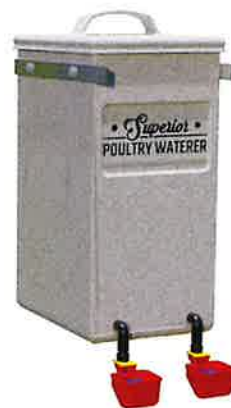

**48" Yuneek Nestbox  
#YN48**

**10x12 Roost Kit  
#AC1012RS**

**Superior  
Poultry  
Feeder  
#SPP22F**

**Superior  
Poultry  
Waterer  
#SPP3W**

## Alumi-Coop Price Sheet Rev 3/17/22

<b>M.P.N.</b>	<b>Description</b>	<b>Retail</b>
AC5610	5x6 Alumi-Coop Package #1	1530.00
AC5620	5x6 Alumi-Coop Package #2	1375.00
AC5630	5x6 Alumi-Coop Package #3	1275.00
AC5640	5x6 Alumi-Coop Package #4	1125.00
AC6101	6x10 Alumi-Coop Package #1	2750.00
AC6102	6x10 Alumi-Coop Package #2	2600.00
AC6103	6x10 Alumi-Coop Package #3	2412.00
AC6104	6x10 Alumi-Coop Package #4	2265.00
AC10121	10x12 Alumi-Coop Package #1	3375.00
AC10122	10x12 Alumi-Coop Package #2	3220.00
AC10123	10x12 Alumi-Coop Package #3	2912.00
AC10124	10x12 Alumi-Coop Package #4	2765.00
AC1212	12x12 Alumi-Coop Package	2995.00
AC1224	12x24 Alumi-Coop Package	4700.00