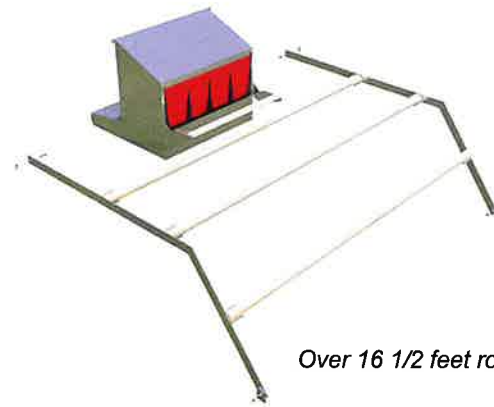

NEW!

Over 16 1/2 feet roost space!

Alumi-Coop package #1 and #3 comes with 1 Superior Brand Feeder and Waterer. We recommend adding 1-2 more depending on how many birds are in your coop. General rule of thumb - 1 feeder and waterer per 15-20 birds.

Best Buy

Layer Package #1

Features:

- 6x10 Alumi-Coop
- Reverse Rollaway Yuneek Nestbox
- Superior Roost System
- Superior Outside Feeder
- Superior Outside Waterer

M.P.N.# AC6101