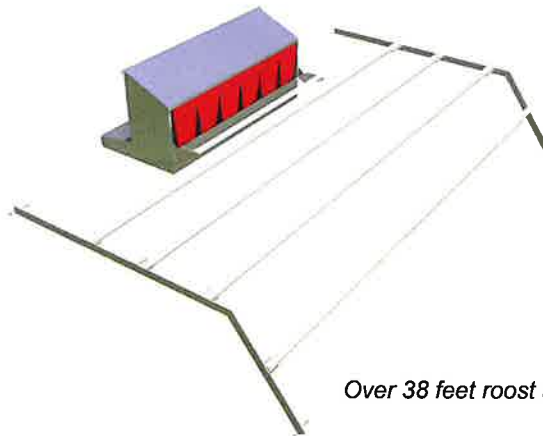

NEW!

Over 38 feet roost space!

Alumi-Coop package #1 and #3 comes with 1 Superior Brand Feeder and Waterer. We recommend adding 1-3 more depending on how many birds are in your coop. General rule of thumb - 1 feeder and waterer per 15-20 birds.

Best Buy

Layer Package #1

Features:

- 10x12 Alumi-Coop
- Reverse Rollaway Yunque Nestbox
- Superior Roost System
- Superior Outside Feeder
- Superior Outside Waterer

M.P.N.# AC10121