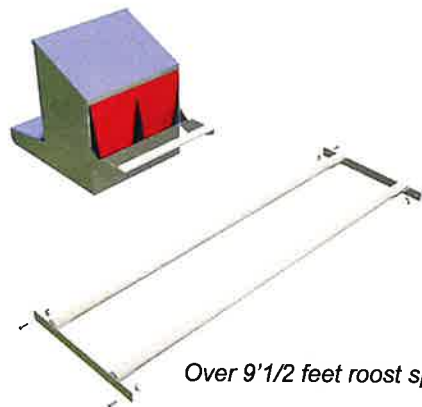

NEW!

Over 9'1/2 feet roost space!

Best Buy

Layer Package #1

Features:

- 5x6 Alumi-Coop
- Reverse Rollaway Yunque Nestbox
- Superior Roost System
- Superior Outside Feeder
- Superior Outside Waterer

M.P.N.# AC5610