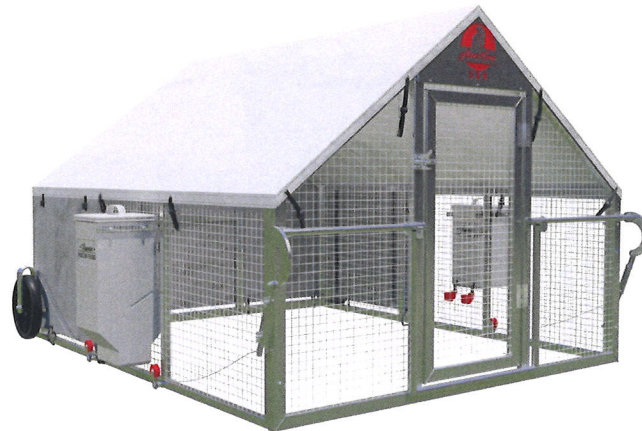

Broiler Package #4

Features:

1. 5x6 Alumi-Coop
2. ****Add your own Feeder & Waterer for special applications.*

MSRP $1250.00