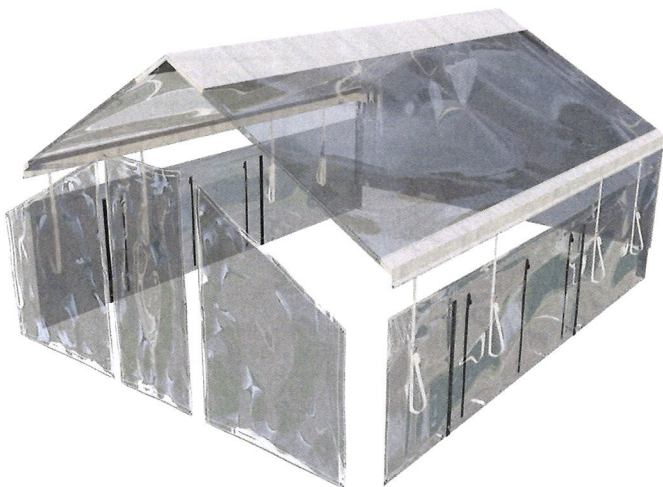

Step #2 - Install 4-Seasons Kit with included zipties.

Step #3 - Pull Alumi-Coop on top of wood chip bedding facing south. Add shavings as needed to keep bedding pack dry.

Note: Be sure to move Superior Poultry feeder & waterer inside of Alumi-Coop for winter. This will keep water from freezing as long as daytime temps rise above 32°. If the sun is shining, waterer will be ok until about 20° daytime temps.

See page 12 for pricing.

Alumi-Coop Mobile Greenhouse

Greenhouse cover fits Alumi-Coop 10x12 frame.

NEW!

**Greenhouse Cover
6 Pc. Panel Kit Only:**

MSRP \$1,075.00

This kit includes all hardware
to fit 10x12 Alumi-Coop.