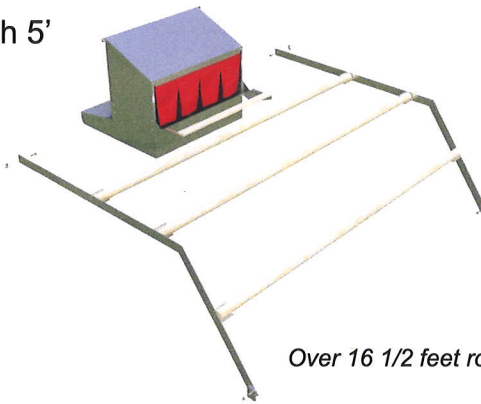

Why a 6x10 Alumi-Coop?

- Strong and durable aluminum frame
- Smooth adjustable wheel system.
- Heavy-duty Shelter -Rite vinyl cover.
- 1"x1" 14-gauge galvanized after-weld netting for extreme predator resistance.
- Plenty of room up to 30 birds.
- A best seller for small families!
- Dimensions: Length 10' X Width 6' X Height 5'

Over 16 1/2 feet roost space!

Alumi-Coop package #1 and #3 comes with 1 Superior Brand Feeder and Waterer. We recommend adding 1-2 more depending on how many birds are in your coop. General rule of thumb - 1 feeder and waterer per 15-20 birds.

Best Buy

Layer Package #1

Features:

- 6x10 Alumi-Coop
- Reverse Rollaway Yuneek Nestbox
- Superior Roost System
- Superior Outside Feeder
- Superior Outside Waterer

MSRP $3050.00