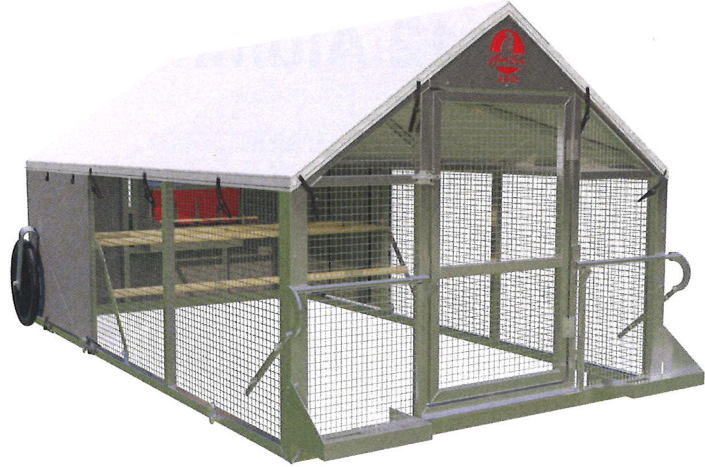

Layer Package #2

Features:

- 6x10 Alumi-Coop
- Reverse Rollaway Yuneek Nestbox
- Superior Roost System

***Add your own Feeder & Waterer

MSRP $2890.00

Broiler Package #3

Features:

- 6x10 Alumi-Coop
- Superior Outside Feeder
- Superior Outside Waterer

MSRP $2680.00