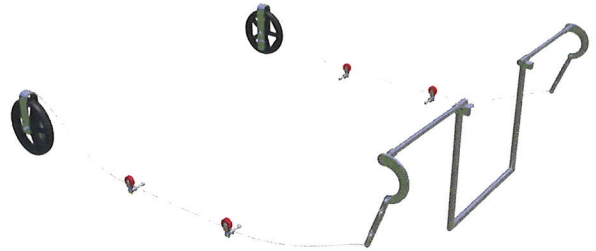

Alpha-Lite Wheel System™

Best Buy

Layer Package #1

Features:

- 5x6 Alumi-Coop
- Reverse Rollaway Yunque Nestbox
- Superior Roost System
- Superior Outside Feeder
- Superior Outside Waterer

MSRP $1700.00