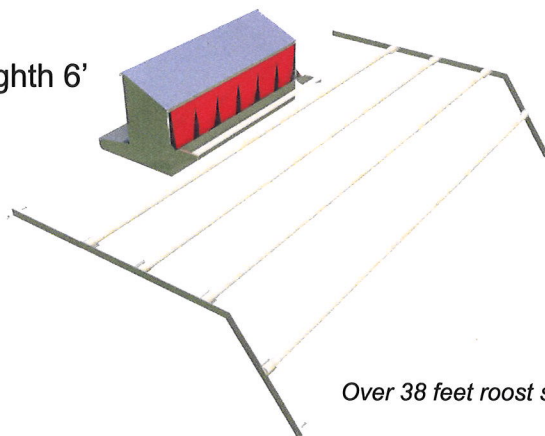

Over 38 feet roost space!

Alumi-Coop package #1 and #3 comes with 1 Superior Brand Feeder and Waterer. We recommend adding 1-3 more depending on how many birds are in your coop. General rule of thumb - 1 feeder and waterer per 15-20 birds.

Best Buy

Layer Package #1

Features:

- 10x12 Alumi-Coop
- Reverse Rollaway Yunque Nestbox
- Superior Roost System
- Superior Outside Feeder
- Superior Outside Waterer

MSRP $3750.00