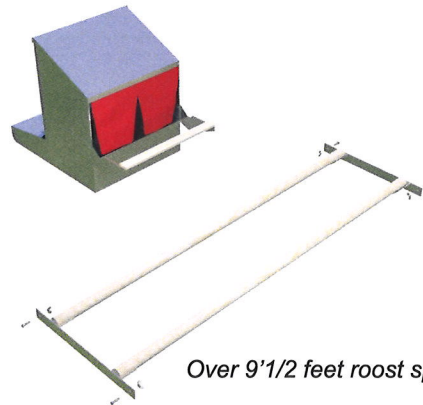

Over 9'1/2 feet roost space!

Best Buy

Layer Package #1

Features:

- 5x6 Alumi-Coop
- Reverse Rollaway Yunque Nestbox
- Superior Roost System
- Superior Outside Feeder
- Superior Outside Waterer

MSRP $1700.00